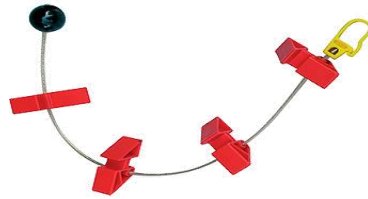

WDK accessories kit

Rotary Kendo

G1000A100

G1000A36

G1000A140

G800A32

G1000A40