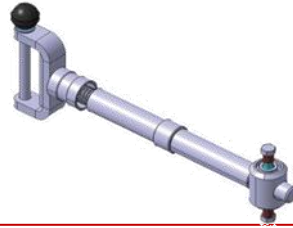

WDK accessories kit

ROTARY SOLUTIONS

Rotary Karakter.Evo Combi

G1000A100

G1000A36

G1000A140

G800A32

Bead press arm

G1000A111

WDK accessories kit

ROTARY SOLUTIONS

Rotary Karacter.Evo Combi

G1000A115

G800A11