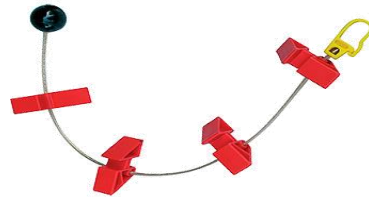

WDK accessories kit

ROTARY SOLUTIONS

Rotary Karakter.Evo Combi

G1000A100

G1000A36

G1000A140

G800A32

Bead press arm

G1000A111

WDK accessories kit

ROTARY SOLUTIONS

Rotary Karacter.Evo Combi

G1000A115

G800A11