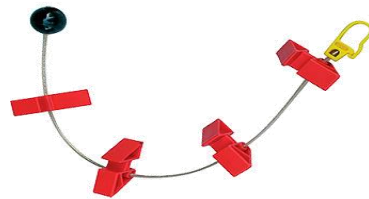

WDK accessories kit

Rotary Kendo.Evo

G1000A100

G1000A36

G1000A140

G800A32

Bead press arm

G1000A111