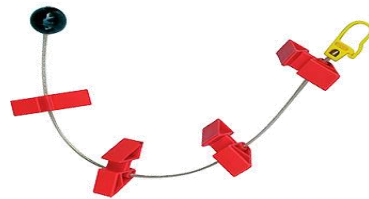

# WDK accessories kit

## Rotary Karakter.LL

G1000A100

G1000A36

G1000A140

G800A32

G1000A115

G800A11