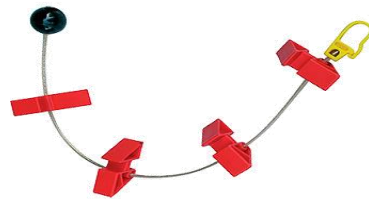

WDK accessories kit

Rotary HP641

G1000A100

G1000A36

G800A32

G1000A160

G1000A140