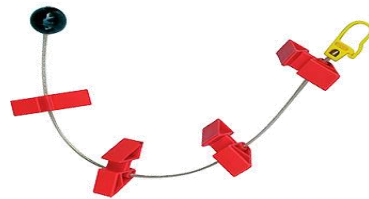

WDK accessories kit

Rotary Aikido.Evo

G1000A100

G1000A36

G1000A140

G800A32

Bead press arm

G1000A111