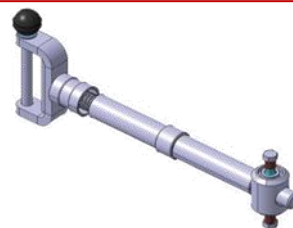

WDK accessories kit

ROTARY SOLUTIONS

Rotary TS 45.26

PL 100

(VSG.PL100.900401)

G800A127/G800A49

G1000A111

G1000A160

G1000A115

G800A11

WDK accessories kit

ROTARY SOLUTIONS

Rotary TS 45.26

G1000A100

G1000A36

G800A32

G1000A56